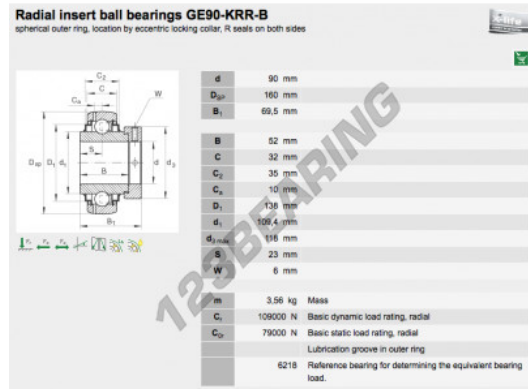

Housed bearing accessorie GE90-KRR-B-INA - GE90-KRR-B-INA

<https://www.123bearing.co.uk/bearing-housing/housed-bearing/accessories/ge90-krr-b-ina>

PRODUCT FEATURES

Brand	INA
N° Ean13	3663952308180
Inside diameter	90 mm
Outside diameter	160 mm
Thickness	69.5 mm
Weight	472 g
Packaging	1