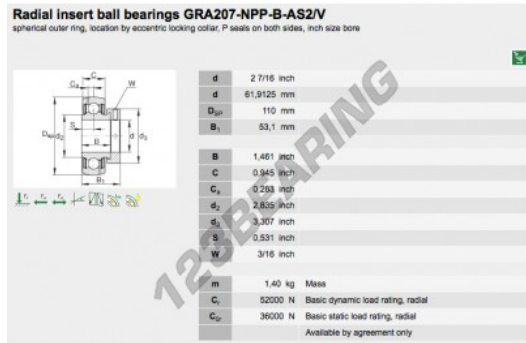

## Housed bearing accessorie GRA207-NPP-B-AS2-V-INA - GRA207-NPP-B-AS2-V-INA

<https://www.123bearing.co.uk/bearing-housing/housed-bearing/accessories/gra207-npp-b-as2-v-ina>

### PRODUCT FEATURES

Brand	INA
N° Ean13	3663952307473
Inside diameter	61.91 mm
Outside diameter	110 mm
Thickness	53.1 mm
Packaging	1

[contact@123bearing.co.uk](mailto:contact@123bearing.co.uk)

02038 087 274