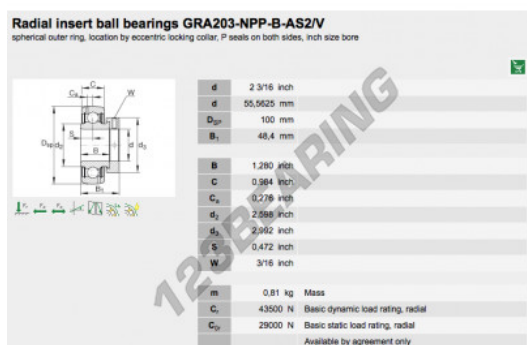

Housed bearing accessories GRA203-NPP-B-AS2-V-INA - GRA203-NPP-B-AS2-V-INA

<https://www.123bearing.co.uk/bearing-housing/housed-bearing/accessories/gra203-npp-b-as2-v-ina>

PRODUCT FEATURES

Brand	INA
N° Ean13	3663952307466
Inside diameter	55.56 mm
Inside diameter	2 3/16" inch
Outside diameter	100 mm
Outside diameter	3.937" inch
Thickness	48.4 mm
Thickness	1.906" inch
Packaging	1