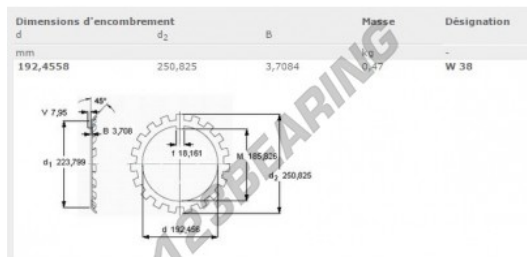

Lock washer W38-SKF - W38-SKF

<https://www.123bearing.co.uk/accessories/washer/lock-washer/w38-skf>

PRODUCT FEATURES

Brand	SKF
N° Ean13	7316576676260
Inside diameter	192.45 mm
Outside diameter	250.82 mm
Thickness	3.7 mm
Packaging	1