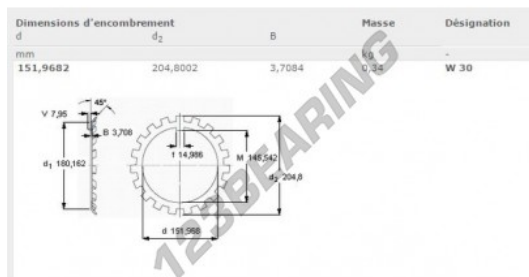

Lock washer W30-SKF - W30-SKF

<https://www.123bearing.co.uk/accessories/washer/lock-washer/w30-skf>

PRODUCT FEATURES

Brand	SKF
N° Ean13	7316576676222
Inside diameter	151.96 mm
Outside diameter	204.8 mm
Thickness	3.7 mm
Packaging	1