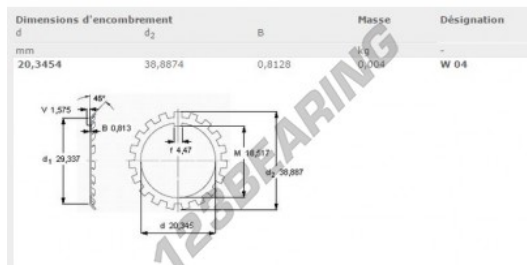

Lock washer W04-SKF - W04-SKF

<https://www.123bearing.co.uk/accessories/washer/lock-washer/w04-skf>

PRODUCT FEATURES

Brand	SKF
N° Ean13	7316570608274
Inside diameter	2034 mm
Outside diameter	38.88 mm
Thickness	0.81 mm
Packaging	1