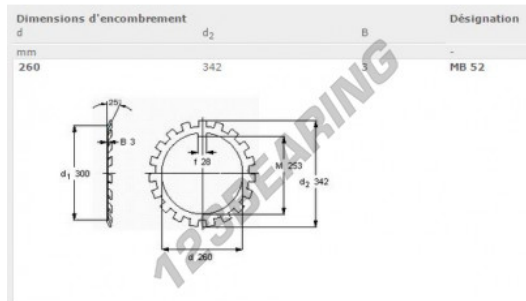

Lock washer MB52-SKF - MB52-SKF

<https://www.123bearing.co.uk/accessories/washer/lock-washer/mb52-skf>

PRODUCT FEATURES

| | |
|------------------|---------------|
| Brand | SKF |
| N° Ean13 | 7316577001412 |
| Inside diameter | 260 mm |
| Inside diameter | 10.236" inch |
| Outside diameter | 342 mm |
| Outside diameter | 13.465" inch |
| Thickness | 3 mm |
| Thickness | 0.118" inch |
| Weight | 670 g |
| Packaging | 1 |