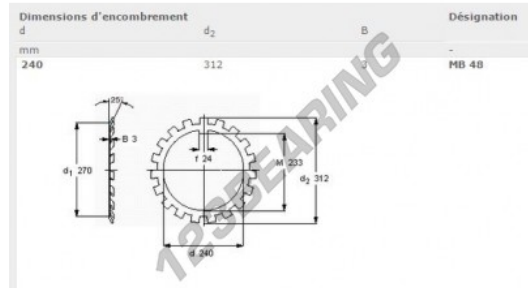

Lock washer MB48-SKF - MB48-SKF

<https://www.123bearing.co.uk/accessories/washer/lock-washer/mb48-skf>

PRODUCT FEATURES

| | |
|------------------|---------------|
| Brand | SKF |
| N° Ean13 | 7316577001405 |
| Inside diameter | 240 mm |
| Outside diameter | 312 mm |
| Thickness | 3 mm |
| Packaging | 1 |