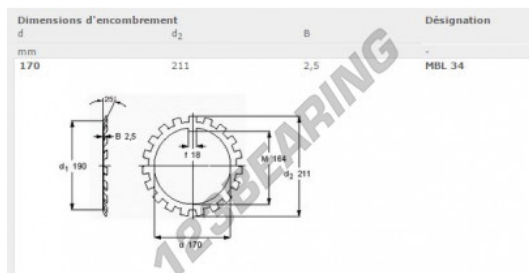

Lock washer MBL34-SKF - MBL34-SKF

<https://www.123bearing.co.uk/accessories/washer/lock-washer/mb134-skf>

PRODUCT FEATURES

Brand	SKF
N° Ean13	7316577055651
Inside diameter	170 mm
Inside diameter	6.693" inch
Outside diameter	211 mm
Outside diameter	8.307" inch
Thickness	2.5 mm
Thickness	0.098" inch
Packaging	1