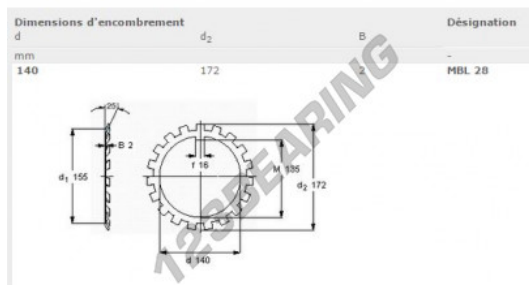

Lock washer MBL28-SKF - MBL28-SKF

<https://www.123bearing.co.uk/accessories/washer/lock-washer/mb128-skf>

PRODUCT FEATURES

Brand	SKF
N° Ean13	7316571081526
Inside diameter	140 mm
Outside diameter	172 mm
Thickness	2 mm
Packaging	1