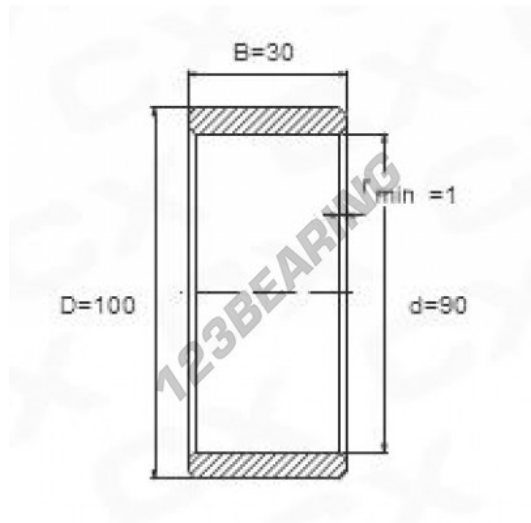

Inner ring IR90-100-30 - IR90-100-30

<https://www.123bearing.co.uk/bearing-housing/needle-roller-bearing/inner-ring/ir90-100-30>

PRODUCT FEATURES

Brand	GEN
Inside diameter	90 mm
Inside diameter	3.543" inch
Outside diameter	100 mm
Outside diameter	3.937" inch
Thickness	30 mm
Thickness	1.181" inch
Type	IR
Weight	339 g
Packaging	1