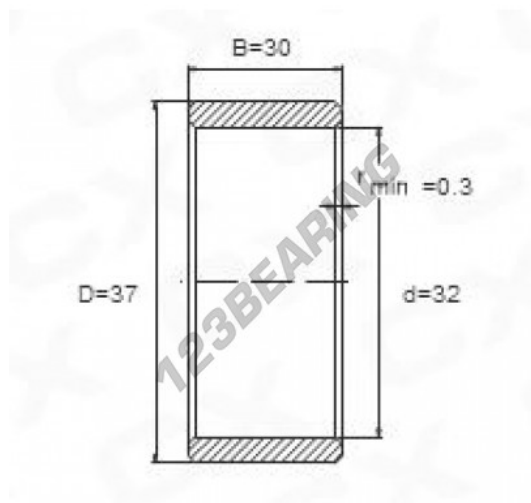

## Inner ring IR32-37-30 - IR32-37-30

<https://www.123bearing.co.uk/bearing-housing/needle-roller-bearing/inner-ring/ir32-37-30>

### PRODUCT FEATURES

Brand	GEN
Inside diameter	32 mm
Outside diameter	37 mm
Thickness	30 mm
Type	IR
Weight	62 g
Packaging	1

[contact@123bearing.co.uk](mailto:contact@123bearing.co.uk)

02038 087 274

CRT4 de Lesquin 60 Rue Du Haut De Sainghin 59273 Fretin FRANCE