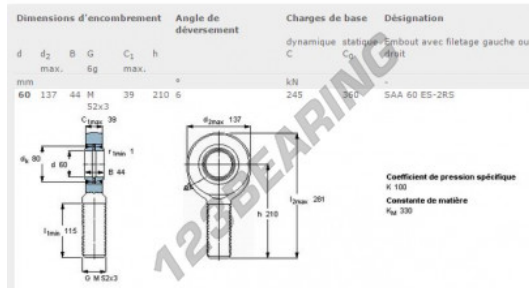

SA Rod end SAA60-ES-2RS-SKF - SAA60-ES-2RS-SKF

<https://www.123bearing.co.uk/bearing-housing/rod-end/sa/saa60-es-2rs-skf>

PRODUCT FEATURES

Brand	SKF
N° Ean13	7316570450750
Inside diameter	60 mm
Outside diameter	137 mm
Thickness	44 mm
Type	SA
Packaging	1