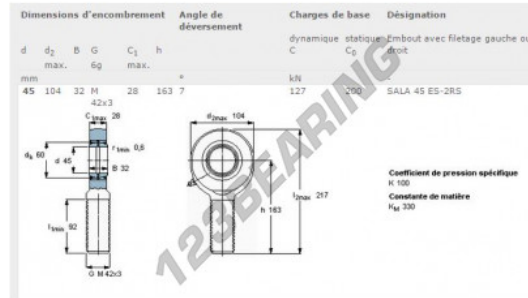

SA Rod end
SALA45-ES-2RS-SKF - SALA45-ES-2RS-SKF
<https://www.123bearing.co.uk/bearing-housing/rod-end/sa/sala45-es-2rs-skf>

PRODUCT FEATURES

Brand	SKF
N° Ean13	7316577058423
Inside diameter	45 mm
Outside diameter	104 mm
Thickness	32 mm
Type	SA
Packaging	1