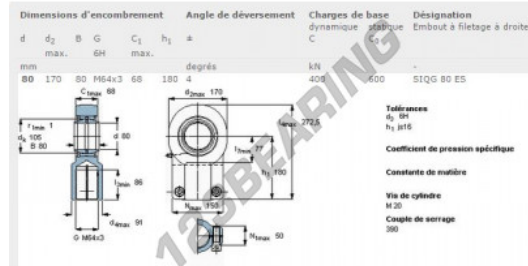

## TAPR Rod end SIQG80-ES-SKF - SIQG80-ES-SKF

<https://www.123bearing.co.uk/bearing-housing/rod-end/tapr/siqg80-es-skf>

### PRODUCT FEATURES

Brand	SKF
N° Ean13	7316577295224
Inside diameter	80 mm
Outside diameter	170 mm
Thickness	80 mm
Type	TAPR
Packaging	1

[contact@123bearing.co.uk](mailto:contact@123bearing.co.uk)

02038 087 274