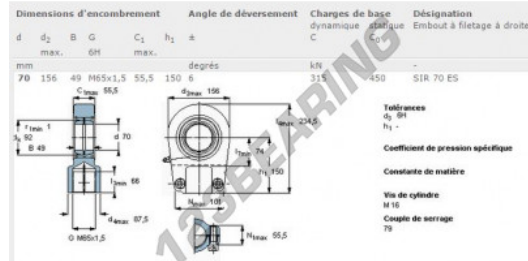

TAPR Rod end SIR70-ES-SKF - SIR70-ES-SKF

<https://www.123bearing.co.uk/bearing-housing/rod-end/tapr/sir70-es-skf>

PRODUCT FEATURES

Brand	SKF
N° Ean13	7316577106728
Inside diameter	70 mm
Outside diameter	156 mm
Thickness	49 mm
Type	TAPR
Packaging	1