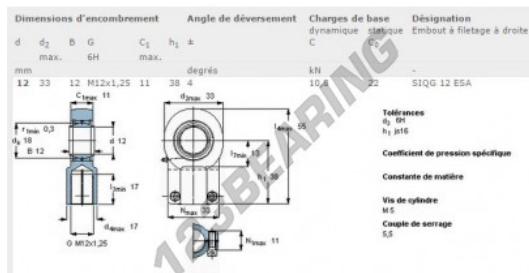

## TAPR Rod end SIQG12-ESA-SKF - SIQG12-ESA-SKF

<https://www.123bearing.co.uk/bearing-housing/rod-end/tapr/siqg12-esa-skf>

### PRODUCT FEATURES

Brand	SKF
N° Ean13	7316577056788
Inside diameter	12 mm
Outside diameter	33 mm
Thickness	12 mm
Type	-
Weight	110 g
Packaging	-

[contact@123bearing.co.uk](mailto:contact@123bearing.co.uk)