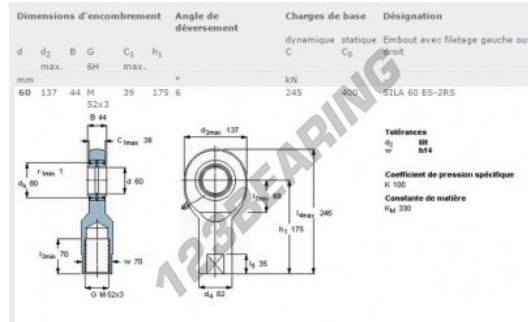

SI Rod end SILA60-ES-2RS-SKF - SILA60-ES-2RS-SKF

<https://www.123bearing.co.uk/bearing-housing/rod-end/si/sila60-es-2rs-skf>

PRODUCT FEATURES

Brand	SKF
N° Ean13	7316570105223
Inside diameter	60 mm
Outside diameter	137 mm
Thickness	44 mm
Type	-
Weight	6300 g
Lubrication	-
Packaging	-
Standard	-