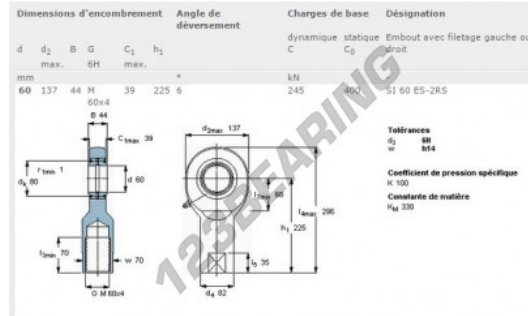

SI Rod end SI60-ES-2RS-SKF - SI60-ES-2RS-SKF

<https://www.123bearing.co.uk/bearing-housing/rod-end/si/si60-es-2rs-skf>

PRODUCT FEATURES

Brand	SKF
N° Ean13	7316571099378
Inside diameter	60 mm
Outside diameter	137 mm
Thickness	44 mm
Type	-
Weight	5500 g
Lubrication	-
Packaging	-
Standard	-