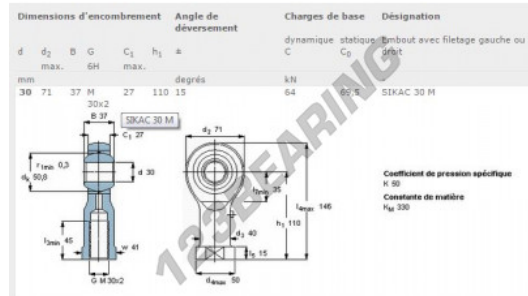

## SI Rod end SIKAC30-M-SKF - SIKAC30-M-SKF

<https://www.123bearing.co.uk/bearing-housing/rod-end/si/sikac30-m-skf>

### PRODUCT FEATURES

Brand	SKF
N° Ean13	7316570771299
Inside diameter	30 mm
Outside diameter	71 mm
Thickness	37 mm
Type	-
Packaging	-

[contact@123bearing.co.uk](mailto:contact@123bearing.co.uk)

02038 087 274