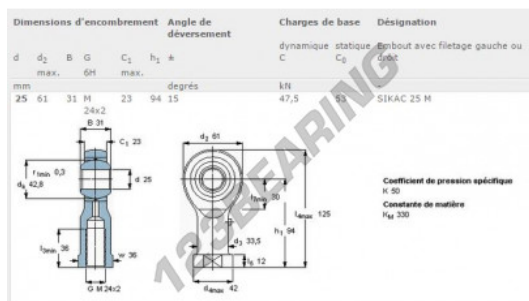

SI Rod end SIKAC25-M-SKF - SIKAC25-M-SKF

<https://www.123bearing.co.uk/bearing-housing/rod-end/si/sikac25-m-skf>

PRODUCT FEATURES

Brand	SKF
N° Ean13	7316577001979
Inside diameter	25 mm
Outside diameter	61 mm
Thickness	31 mm
Type	SI
Packaging	1