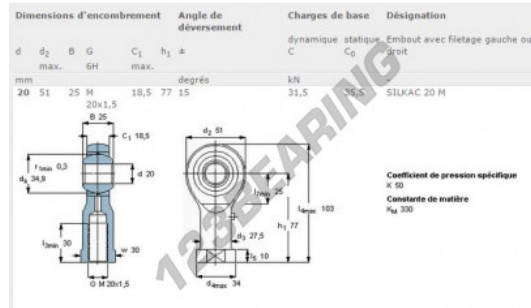

SI Rod end SILKAC20-M-SKF - SILKAC20-M-SKF

<https://www.123bearing.co.uk/bearing-housing/rod-end/si/silkac20-m-skf>

PRODUCT FEATURES

Brand	SKF
N° Ean13	7316577291585
Inside diameter	20 mm
Outside diameter	51 mm
Thickness	25 mm
Type	SI
Packaging	1