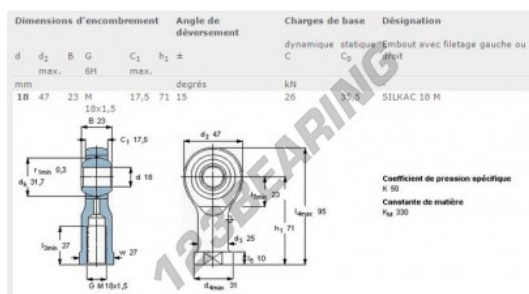

## SI Rod end SILKAC18-M-SKF - SILKAC18-M-SKF

<https://www.123bearing.co.uk/bearing-housing/rod-end/si/silkac18-m-skf>

### PRODUCT FEATURES

Brand	SKF
N° Ean13	7316577291516
Inside diameter	18 mm
Outside diameter	47 mm
Thickness	23 mm
Type	SI
Packaging	1

[contact@123bearing.co.uk](mailto:contact@123bearing.co.uk)

02038 087 274