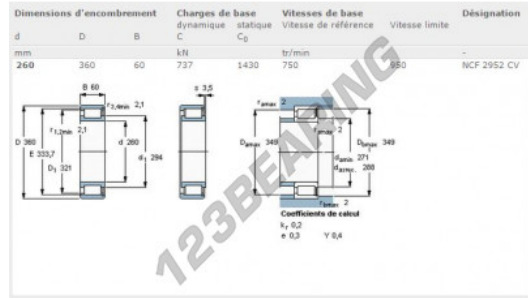

Roller bearing NCF2952CV-SKF - NCF2952CV-SKF

<https://www.123bearing.co.uk/bearing-housing/roller-bearing/roller/ncf2952cv-skf>

PRODUCT FEATURES

Brand	SKF
N° Ean13	7316572412916
Inside diameter	260 mm
Outside diameter	360 mm
Thickness	60 mm
Packaging	1