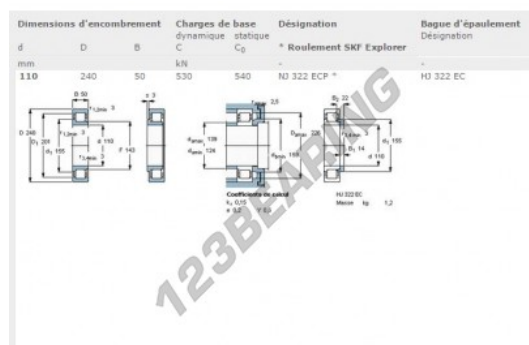

## Roller bearing NJ322-ECP-SKF - NJ322-ECP-SKF

<https://www.123bearing.co.uk/bearing-housing/roller-bearing/roller/nj322-ecp-skf>

### PRODUCT FEATURES

Brand	SKF
N° Ean13	7316570684353
Inside diameter	110 mm
Outside diameter	240 mm
Thickness	50 mm
Weight	10300 g
Packaging	1
Standard	No standard

[contact@123bearing.co.uk](mailto:contact@123bearing.co.uk)