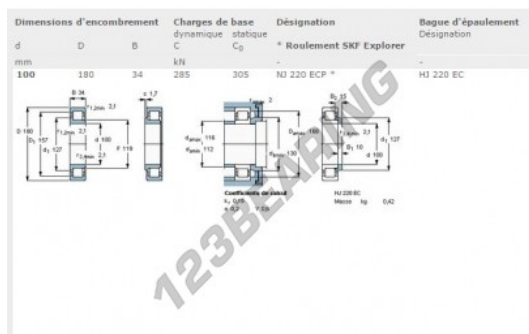

Roller bearing NJ220-ECP-SKF - NJ220-ECP-SKF

<https://www.123bearing.co.uk/bearing-housing/roller-bearing/roller/nj220-ecp-skf>

PRODUCT FEATURES

Brand	SKF
N° Ean13	7316577040732
Inside diameter	100 mm
Outside diameter	180 mm
Thickness	34 mm
Weight	3515 g
Packaging	1