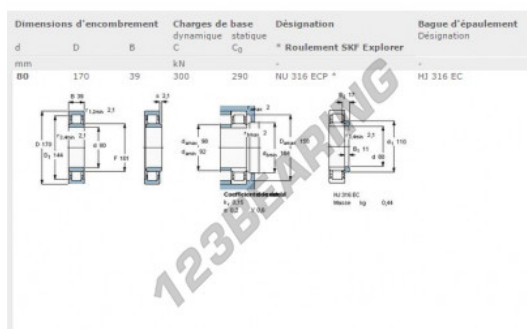

## Roller bearing NU316-ECP-SKF - NU316-ECP-SKF

<https://www.123bearing.co.uk/bearing-housing/roller-bearing/roller/nu316-ecp-skf>

### PRODUCT FEATURES

Brand	SKF
N° Ean13	7316577109569
Inside diameter	80 mm
Outside diameter	170 mm
Thickness	39 mm
Weight	3932 g
Packaging	1
Standard	No standard

[contact@123bearing.co.uk](mailto:contact@123bearing.co.uk)