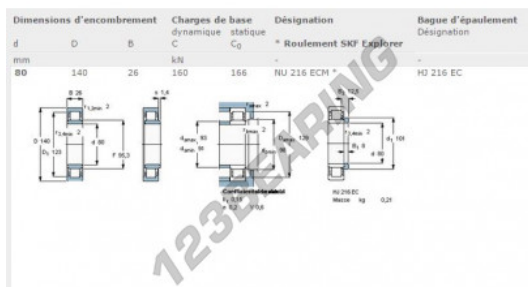

Roller bearing NU216-ECM-SKF - NU216-ECM-SKF

<https://www.123bearing.co.uk/bearing-housing/roller-bearing/roller/nu216-ecm-skf>

PRODUCT FEATURES

Brand	SKF
N° Ean13	7316576624865
Inside diameter	80 mm
Outside diameter	140 mm
Thickness	26 mm
Weight	1770 g
Dynamic load	160 kN
Static load	166 kN
Packaging	1
Standard	No standard