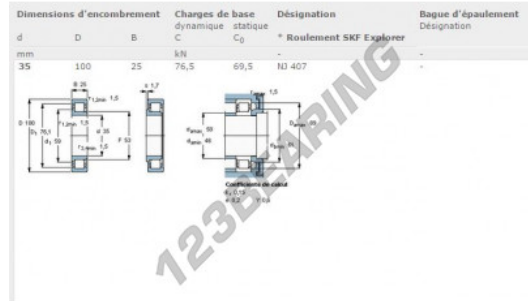

Tapered roller bearing NJ407-SKF - NJ407-SKF

<https://www.123bearing.co.uk/bearing-housing/roller-bearing/tapered/nj407-skf>

PRODUCT FEATURES

| | |
|------------------|---------------|
| Brand | SKF |
| N° Ean13 | 3663952246192 |
| Inside diameter | 35 mm |
| Inside diameter | 1.378" inch |
| Outside diameter | 100 mm |
| Outside diameter | 3.937" inch |
| Thickness | 25 mm |
| Thickness | 0.984" inch |
| Weight | 1042 g |
| Packaging | 1 |