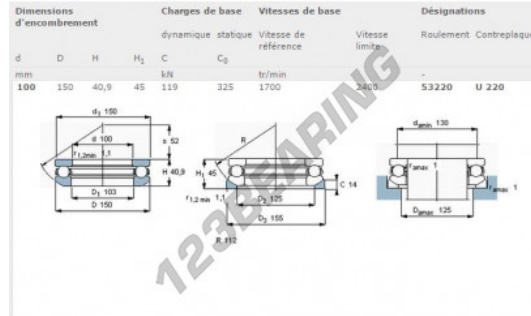

Thrust ball bearing 53220-SKF - 53220-SKF

<https://www.123bearing.co.uk/bearing-housing/deep-groove-bearing/thrust/53220-skf>

PRODUCT FEATURES

Brand	SKF
N° Ean13	7316577007377
Inside diameter	100 mm
Outside diameter	150 mm
Thickness	40.9 mm
Limiting speed	2400 rpm
Weight	2140 g
Dynamic load	119 kN
Static load	325 kN
Packaging	1
Standard	No standard