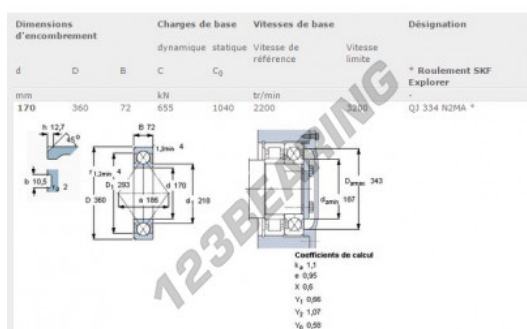

Deep groove ball bearing single row QJ334-N2MA-SKF - QJ334-N2MA-SKF

<https://www.123bearing.co.uk/bearing-housing/deep-groove-bearing/single-row/qj334-n2ma-skf>

PRODUCT FEATURES

Brand	SKF
N° Ean13	7316577296160
Inside diameter	170 mm
Sealing	Non-tight
Cage	Machined metal
Contact angle	35 °
Outside diameter	360 mm
Thickness	72 mm
Limiting speed	3200 rpm
Dynamic load	655 kN
Static load	1040 kN
Packaging	1