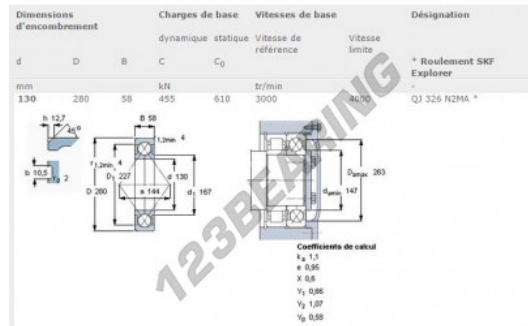

Deep groove ball bearing single row QJ326-N2MA-SKF - QJ326-N2MA-SKF

<https://www.123bearing.co.uk/bearing-housing/deep-groove-bearing/single-row/qj326-n2ma-skf>

PRODUCT FEATURES

Brand	SKF
N° Ean13	7316577013088
Inside diameter	130 mm
Sealing	Non-tight
Cage	Machined metal
Contact angle	35 °
Outside diameter	280 mm
Thickness	58 mm
Limiting speed	4000 rpm
Dynamic load	455 kN
Static load	610 kN
Packaging	1