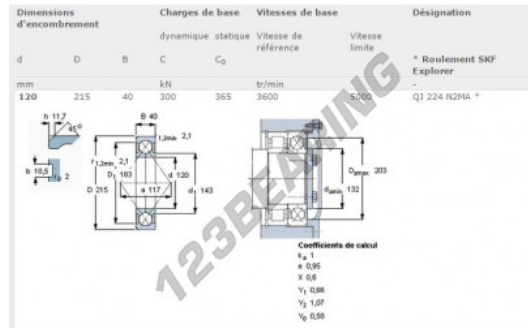

Deep groove ball bearing single row QJ224-N2MA-SKF - QJ224-N2MA-SKF

<https://www.123bearing.co.uk/bearing-housing/deep-groove-bearing/single-row/qj224-n2ma-skf>

PRODUCT FEATURES

Brand	SKF
N° Ean13	7316577108661
Inside diameter	120 mm
Inside diameter	4.724" inch
Sealing	Non-tight
Cage	Machined metal
Contact angle	35 °
Outside diameter	215 mm
Outside diameter	8.465" inch
Thickness	40 mm
Thickness	1.575" inch
Limiting speed	5000 rpm
Dynamic load	300 kN
Static load	365 kN
Packaging	1