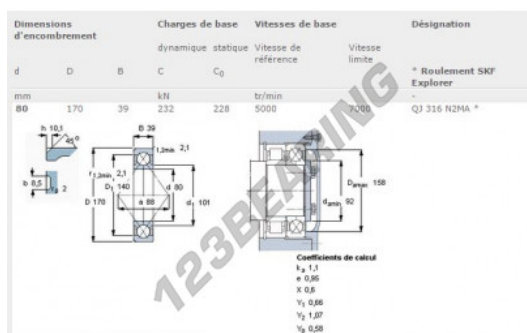

## Deep groove ball bearing single row QJ316-N2MA-SKF - QJ316-N2MA-SKF

<https://www.123bearing.co.uk/bearing-housing/deep-groove-bearing/single-row/qj316-n2ma-skf>

### PRODUCT FEATURES

Brand	SKF
N° Ean13	7316577069610
Inside diameter	80 mm
Sealing	-
Cage	-
Contact angle	35 °
Outside diameter	170 mm
Thickness	39 mm
Limiting speed	7000 rpm
Weight	4600 g
Dynamic load	232 kN
Static load	228 kN
Packaging	-