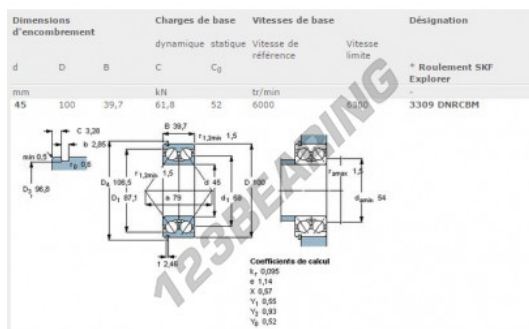

Deep groove ball bearing single row 3309-DNRCBM-SKF - 3309-DNRCBM-SKF

<https://www.123bearing.co.uk/bearing-housing/deep-groove-bearing/single-row/3309-dnrcbm-skf>

PRODUCT FEATURES

Brand	SKF
N° Ean13	7316571251950
Inside diameter	45 mm
Inside diameter	1.772" inch
Sealing	Non-tight
Cage	Machined metal
Contact angle	40 °
Outside diameter	100 mm
Outside diameter	3.937" inch
Thickness	39.7 mm
Thickness	1.563" inch
Limiting speed	6300 rpm
Dynamic load	61.8 kN
Static load	52 kN
Packaging	1