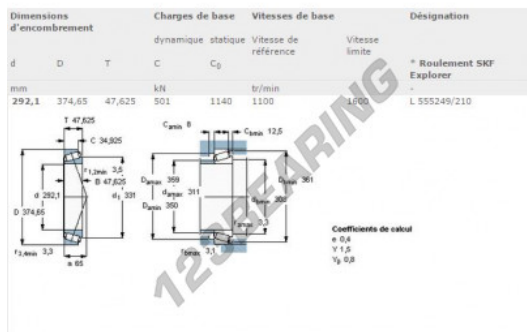

Tapered roller bearing L555249-L555210-SKF - L555249-L555210-SKF

<https://www.123bearing.co.uk/bearing-housing/roller-bearing/tapered/l555249-l555210-skf>

PRODUCT FEATURES

Brand	SKF
N° Ean13	3663952238555
Inside diameter	292.1 mm
Outside diameter	374.65 mm
Thickness	47.63 mm
Packaging	1