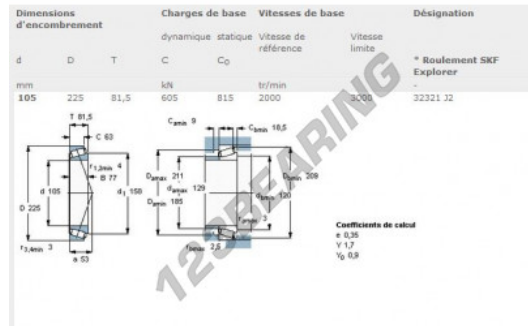

Tapered roller bearing 32321J2-SKF - 32321J2-SKF

<https://www.123bearing.co.uk/bearing-housing/roller-bearing/tapered/32321j2-skf>

PRODUCT FEATURES

Brand	SKF
N° Ean13	3663952237046
Inside diameter	105 mm
Inside diameter	4.134" inch
Outside diameter	225 mm
Outside diameter	8.858" inch
Thickness	81.5 mm
Thickness	3.209" inch
Packaging	1