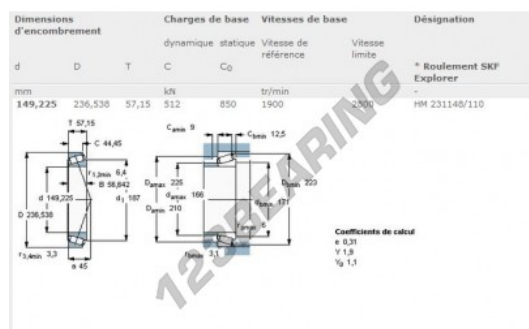

## Tapered roller bearing HM231148-HM231110-SKF - HM231148-HM231110-SKF

<https://www.123bearing.co.uk/bearing-housing/roller-bearing/tapered/hm231148-hm231110-skf>

### PRODUCT FEATURES

Brand	SKF
N° Ean13	3663952236742
Inside diameter	149.23 mm
Inside diameter	5 7/8" inch
Outside diameter	236.54 mm
Outside diameter	9 5/16" inch
Thickness	57.15 mm
Thickness	2 1/4" inch
Packaging	1