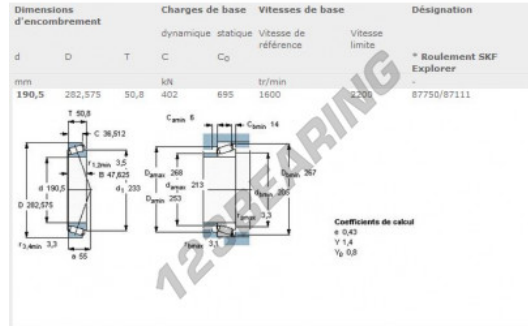

Tapered roller bearing 87750-87111-SKF - 87750-87111-SKF

<https://www.123bearing.co.uk/bearing-housing/roller-bearing/tapered/87750-87111-skf>

PRODUCT FEATURES

Brand	SKF
N° Ean13	3663952236513
Inside diameter	190.5 mm
Inside diameter	7 1/2" inch
Outside diameter	282.58 mm
Outside diameter	11 1/8" inch
Thickness	50.8 mm
Thickness	2" inch
Packaging	1