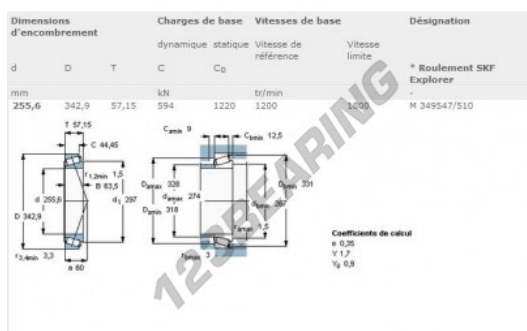

Tapered roller bearing M349547-M349510-SKF - M349547-M349510-SKF

<https://www.123bearing.co.uk/bearing-housing/roller-bearing/tapered/m349547-m349510-skf>

PRODUCT FEATURES

Brand	SKF
N° Ean13	3663952236278
Inside diameter	255.6 mm
Outside diameter	342.9 mm
Thickness	57.15 mm
Packaging	1