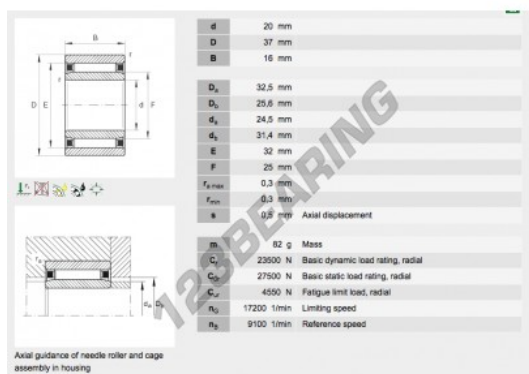

## Drawn cup roller bearing NAO-20-37-16-INA - NAO-20-37-16-INA

<https://www.123bearing.co.uk/bearing-housing/needle-roller-bearing/drawn-cup/nao-20-37-16-ina>

### PRODUCT FEATURES

Brand	INA
N° Ean13	3663952232898
Inside diameter	20 mm
Inside diameter	0.787" inch
Outside diameter	37 mm
Outside diameter	1.457" inch
Thickness	16 mm
Thickness	0.63" inch
Packaging	1