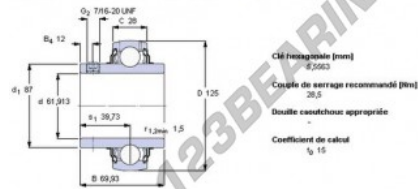

## Housed bearing accessorie YAR214-207-2F-SKF - YAR214-207-2F-SKF

<https://www.123bearing.co.uk/bearing-housing/housed-bearing/accessories/yar214-207-2f-skf>

Dimensions d'encrochement			Charges de base		Vitesse limite	Désignation	
d	D	B	C	dynamique C	statique C <sub>0</sub>	avec tolérance arbre h6	
mm				kN		tr/min	
61,9125	125	69,93	28	62,4	44	2800	YAR 214-207-2F

### PRODUCT FEATURES

Brand	SKF
N° Ean13	7316571256924
Inside diameter	61.91 mm
Outside diameter	125 mm
Thickness	69.93 mm
Tightening	Set screw
Packaging	1

[contact@123bearing.co.uk](mailto:contact@123bearing.co.uk)