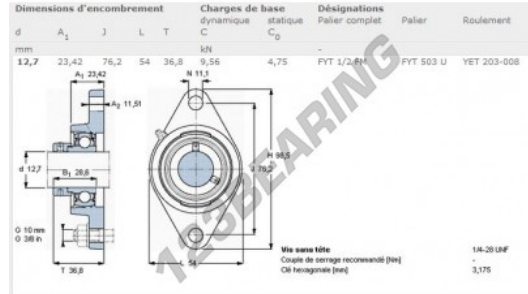

## Housed bearing 2 bolts FYT1-2-FM-SKF - FYT1-2-FM-SKF

<https://www.123bearing.co.uk/bearing-housing/housed-bearing/cast-iron-housed-bearing-2/fyt1-2-fm-skf>

### PRODUCT FEATURES

Brand	SKF
N° Ean13	3663952230528
Shaft diameter	12.7 mm
No. of fasteners	2
Tightening	Eccentric locking ring
Mounting center distance	76.2 mm
Material	cast iron
Packaging	1

[contact@123bearing.co.uk](mailto:contact@123bearing.co.uk)