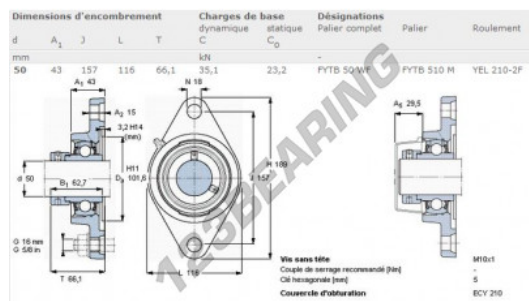

## Housed bearing 2 bolts FYTB50-WF-SKF - FYTB50-WF-SKF

<https://www.123bearing.co.uk/bearing-housing/housed-bearing/cast-iron-housed-bearing-2/fytb50-wf-skf>

### PRODUCT FEATURES

Brand	SKF
N° Ean13	7316570945997
Shaft diameter	50 mm
No. of fasteners	2
Tightening	Eccentric locking ring
Mounting center distance	157 mm
Material	cast iron
Packaging	1

[contact@123bearing.co.uk](mailto:contact@123bearing.co.uk)