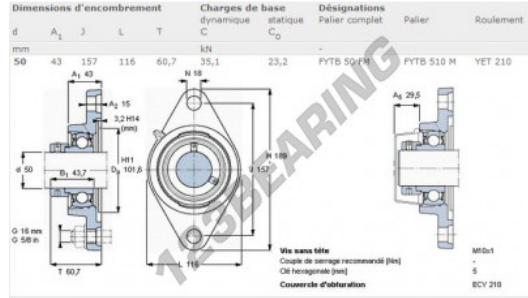

Housed bearing 2 bolts FYTB50-FM-SKF - FYTB50-FM-SKF

<https://www.123bearing.co.uk/bearing-housing/housed-bearing/cast-iron-housed-bearing-2/fytb50-fm-skf>

PRODUCT FEATURES

Brand	SKF
N° Ean13	7316577031839
Shaft diameter	50 mm
No. of fasteners	2
Tightening	Eccentric locking ring
Mounting center distance	157 mm
Material	cast iron
Packaging	1