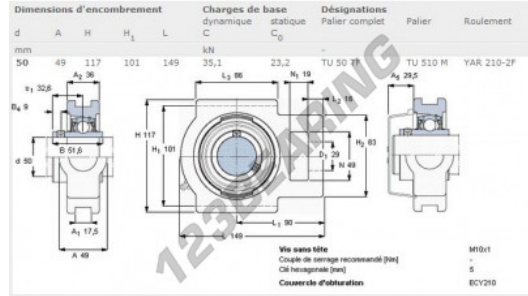

Housed bearing 1 bolt TU50-TF-SKF - TU50-TF-SKF

<https://www.123bearing.co.uk/bearing-housing/housed-bearing/cast-iron-housed-bearing-1/tu50-tf-skf>

PRODUCT FEATURES

| | |
|------------------|---------------|
| Brand | SKF |
| N° Ean13 | 7316577032355 |
| Shaft diameter | 50 mm |
| No. of fasteners | 1 |
| Tightening | Set screw |
| Material | cast iron |
| Packaging | 1 |