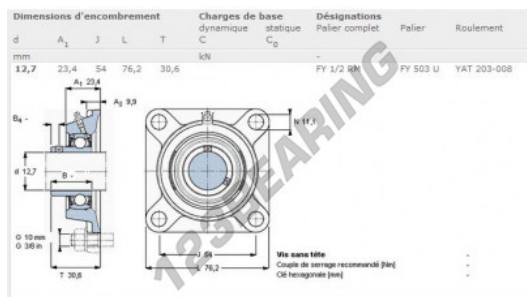

Housed bearing 4 bolts FY1-2-RM-SKF - FY1-2-RM-SKF

<https://www.123bearing.co.uk/bearing-housing/housed-bearing/cast-iron-housed-bearing-4/fy1-2-rm-skf>

PRODUCT FEATURES

Brand	SKF
N° Ean13	3663952229713
Shaft diameter	12.7 mm
No. of fasteners	4
Tightening	Eccentric locking ring
Mounting center distance	54 mm
Material	cast iron
Packaging	1