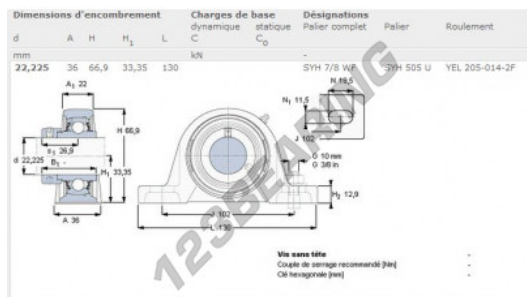

Housed bearing 2 bolts SYH7-8-WF-SKF - SYH7-8-WF-SKF

<https://www.123bearing.co.uk/bearing-housing/housed-bearing/cast-iron-housed-bearing-2/syh7-8-wf-skf>

PRODUCT FEATURES

Brand	SKF
N° Ean13	3663952229089
Shaft diameter	22.23 mm
No. of fasteners	2
Tightening	Eccentric locking ring
Mounting center distance	102 mm
Material	cast iron
Packaging	1