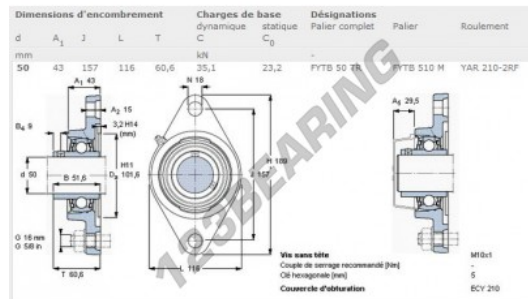

## Housed bearing 2 bolts FYTB50-TR-SKF - FYTB50-TR-SKF

<https://www.123bearing.co.uk/bearing-housing/housed-bearing/cast-iron-housed-bearing-2/fytb50-tr-skf>

### PRODUCT FEATURES

Brand	SKF
N° Ean13	7316570701098
Shaft diameter	50 mm
No. of fasteners	2
Tightening	set screw
Mounting center distance	157 mm
Material	cast iron
Packaging	1

[contact@123bearing.co.uk](mailto:contact@123bearing.co.uk)