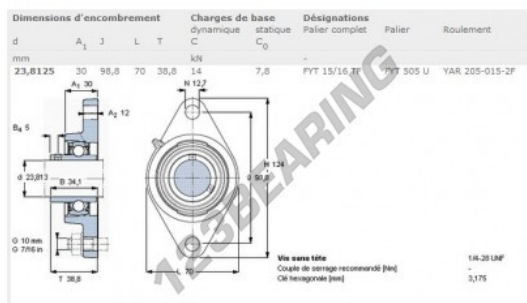

## Housed bearing 2 bolts FYT15-16-TF-SKF - FYT15-16-TF-SKF

<https://www.123bearing.co.uk/bearing-housing/housed-bearing/cast-iron-housed-bearing-2/fyt15-16-tf-skf>

### PRODUCT FEATURES

Brand	SKF
N° Ean13	3663952228525
Shaft diameter	23.81 mm
No. of fasteners	2
Tightening	set screw
Mounting center distance	98.8 mm
Material	cast iron
Packaging	1

[contact@123bearing.co.uk](mailto:contact@123bearing.co.uk)